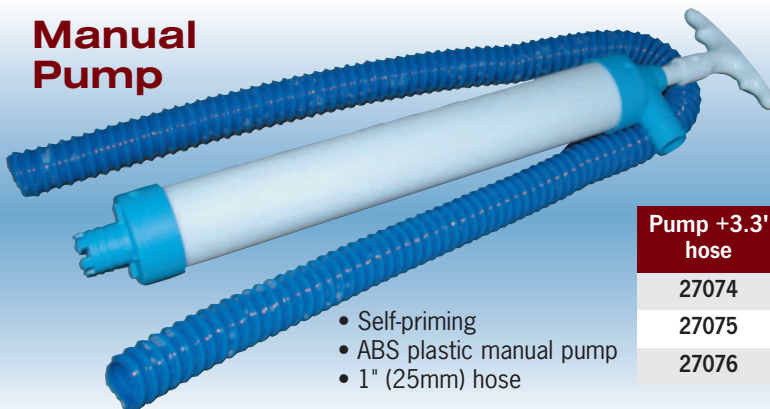

Toolova Shootit Cable Cutter

Winner of the 2002 SAIL Magazine Innovation Award for Safety

39339

- Load the shroud into the Shootit and pull the trigger
- A cartridge propels a cutting device through the shroud
- No force is necessary
- It's blow-back proof, and includes a safety lock
- Constructed of strong, corrosion-resistant chrome and nickel-plated tempered steel
- Handles 1 x 19 steel wire and cable up to 1/2" (12mm) or 3/8" (9.5mm) rod
- Also works with standard nail gun cartridges on smaller diameter wire and rod
- Includes the Shootit cutter in a rugged storage case and 20 cartridges
- 13"L x 3"dia. (34 x 8cm)
- Weight: 5.5lb (2.5kg)
- CE-certified
- Two-year warranty
- Safety goggles recommended

Wood Plugs

10103

16323

- Assortment of conical wooden plugs for stopping emergency leaks in hulls, decks and thru-hulls
- Required by ORC racing rules
- 10103** Nine large plugs are 4.4"L with diameters from 3/4" to 2".
- 16323** Nine small plugs are 1.6 to 3.2"L with diameters from 0.16 to 1.4"
- 50501** Six plugs, 2.0 to 4.3"L with diameters from 0.5 to 2.0" (not shown)

Bailer

- 16207**
- Unbreakable floating polystyrene with handle
- Capacity: 32oz (.95 liters)
- Colors may vary

Manual Pump

- Self-priming
- ABS plastic manual pump
- 1" (25mm) hose

Accessories

- 16707** Storage clips, pair

Pump +3.3' hose	Output per stroke	Min. dimensions	Stroke
27074	0.53qt	19.2"	13.2"
27075	0.795qt	25.2"	19.2"
27076	1.06qt	31.6"	25.6"

Drogues (Sea Anchors)

- 18668**
- PVC drogue
- Folds for compact storage
- Measures 76" (195cm) from tip to tip including bridle
- Cone measures 46.8"L x 23" dia. mouth (120 x 60cm)
- Blue