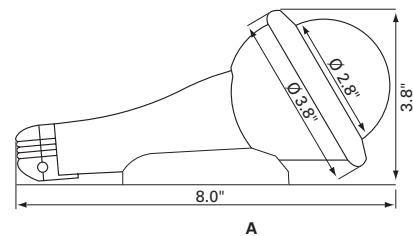

Accessories
22477 Bracket

Iris® is a registered trademark of Plastimo.

See page 15 for accessories

Visit us on the web www.navimousa.com