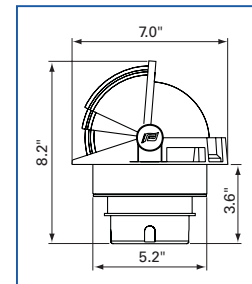

**OLYMPIC® 135
Compass**

- Designed for boats 30' (9m) and larger
- Crisp red or black card and 5° graduations are easy to read
- One fore-and-aft line plus four lubberlines for excellent visibility from any angle
- Horizontal-read flat cards are slightly dished for improved readability
- Spring-mounted directional system for maximum absorption of shock and vibration
- Accurate at up to 45° of heel
- Tunnel rods provide access to the built-in compensator via the binnacle
- Viton® diaphragm allows fluid expansion and contraction to prevent bubble formation
- Includes 12V/24V double lighting (2 bulbs), built-in compensation and installation template
- Articulated hood doubles as a sunshield/nightshield and protective cover—slides fully open, partially open and closed with audible click-stops
- Optional binnacles fit standard pedestals; mounting kits for other pedestals are available

10302

14078

14412

NAVIGATION

Olympic 135 Compass

Binnacles

- 10301 White ABS Plastic Binnacle
- 17283 Stainless Steel Binnacle

Card diameter: 5.2" (130mm)