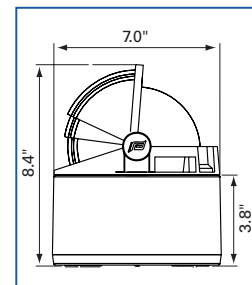

**OLYMPIC® 135
Compass**

- Designed for boats 30' (9m) and larger
- Crisp red or black card and 5° graduations are easy to read
- One fore-and-aft line plus four lubberlines for excellent visibility from any angle
- Horizontal-read flat cards are slightly dished for improved readability
- Spring-mounted directional system for maximum absorption of shock and vibration
- Accurate at up to 45° of heel
- Tunnel rods provide access to the built-in compensator via the binnacle
- Viton® diaphragm allows fluid expansion and contraction to prevent bubble formation
- Includes 12V/24V double lighting (2 bulbs), built-in compensation and installation template
- Articulated hood doubles as a sunshield/nightshield and protective cover—slides fully open, partially open and closed with audible click-stops
- Optional binnacles fit standard pedestals; mounting kits for other pedestals are available

10302

14078

14412

NAVIGATION

Olympic 135 Compass

Binnacles

- 10301 White ABS Plastic Binnacle
- 17283 Stainless Steel Binnacle

Card diameter: 5.2" (130mm)