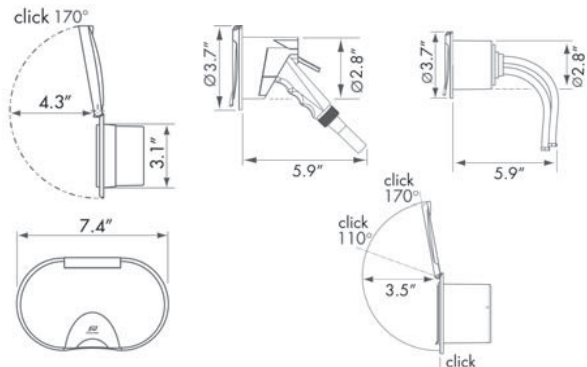

Accessories