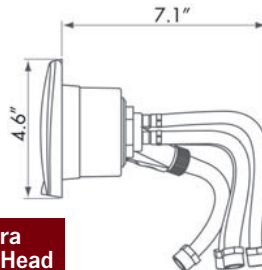

Deck Shower and Mixer Tap Sets

- Housing are contoured to avoid accidental shower spray
- Shower set includes housing and ABS shower head with 9.8' (3m) hose
- Mixer set includes housing and chromed brass mixer with 3 hoses 7.9" (20cm)
- Cold water tap set includes housing and chromed brass tap with one hose

Deck Shower / Cold Water Tap

ABS shower head with 9.8' (3m) hose
+ Chromed brass tap with T connector

Retail Package	Bulk Package	Cover Color	Shower Head	Housing Alone	Extra Spray Head
54601	54615	White	White	55800	45598
54602	-	Chrome	White	55801	45598
54603	-	Chrome	Chrome	55801	45603

Deck Shower / Mixer Tap

ABS shower head with 9.8' (3m) hose + Chromed brass mixer tap with 3 hoses 7.9" (20cm)

Retail Package	Bulk Package	Cover Color	Shower Head	Housing Alone	Extra Spray Head
54604	54616	White	White	55800	45598
54605	-	Chrome	White	55801	45598
54606	-	Chrome	Chrome	55801	45603

Accessories

45598

43805

Recessed Shower and Hose

- White ABS plastic showerhead with loop
- Can be use with one of the mounts below
- 1/2" fitting

	Shower Head & Hose	Hose Only	Shower Head
9.8' (3m) Hose	35792	45599	45598
16.4' (5m) Hose	35793	45605	45598