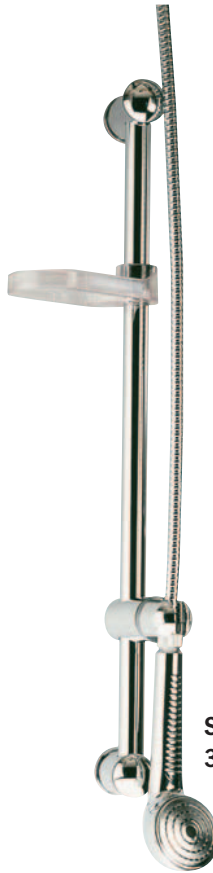

Shower kit with wall rail
39469