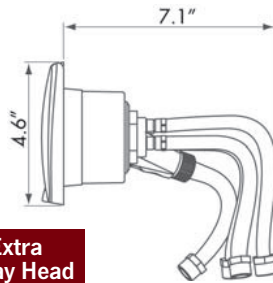

Deck Shower and Mixer Tap Sets

- Housing are contoured to avoid accidental shower spray
- Shower set includes housing and ABS shower head with 9.8' (3m) hose
- Mixer set includes housing and chromed brass mixer with 3 hoses 7.9" (20cm)
- Cold water tap set includes housing and chromed brass tap with one hose

Deck Shower / Cold Water Tap

ABS shower head with 9.8' (3m) hose
+ Chromed brass tap with T connector

Retail Package	Bulk Package	Cover Color	Shower Head	Housing Alone	Extra Spray Head
54601	54615	White	White	55800	45598
54602	-	Chrome	White	55801	45598
54603	-	Chrome	Chrome	55801	45603

Accessories

45598

43805

Recessed Shower and Hose

- White ABS plastic showerhead with loop
- Can be use with one of the mounts below
- 1/2" fitting

	Shower Head & Hose	Hose Only	Shower Head
9.8' (3m) Hose	35792	45599	45598
16.4' (5m) Hose	35793	45605	45598

Wall Mounted Shower

- 39469 Shower kit with wall rail
- 55707 Shower control tap
 - Shower head with spray nozzle
 - 4.9' (1.5m) hose
 - Wall rail
 - Soap dish
 - Max temperature 176° F (80°C)
 - Max pressure 87 PSI (6 bar)