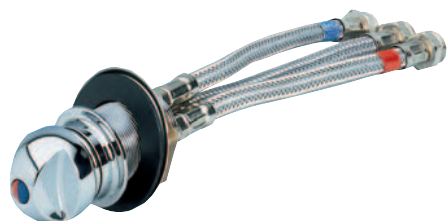

Mixer Tap

- 45601 Chrome plated brass with 3 hose connectors
- 55802 Cold Water Tap