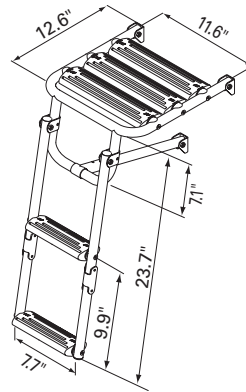

## Telescopic Boarding Gangway

407779

- Anodized aluminum with non-slip coating
- UV resistant
- Telescopic manual-movement gangway has three sections
- Includes flush fitting kit
- Folded Dimensions: 3' x 1 1/3' x 1/3' (95x40x7 cm)
- Extended Dimensions: 6.6' (2m)
- Maximum Load: 220 lbs (100kg)

## Platform Ladder

29390

- 316L stainless
- Wide steps for a more solid footing
- Steps are molded of high-strength polypropylene
- Nonskid surface provides traction
- Smooth, rounded shape is comfortable on bare feet

## Teak Platforms

- Solid teak and 316L stainless
- Includes articulated stainless mounting brackets for a straight or inclined transom, and all mounting hardware
- Max weight 440 lbs.

Model	Ladder	Dimensions
14030	-	16.5" x 17.7" 42 x 45 cm
14031	✓	16.5" x 17.7" 42 x 45 cm
14032	-	55.1" x 21.7" 140 x 55 cm
14033	✓	55.1" x 21.7" 140 x 55 cm