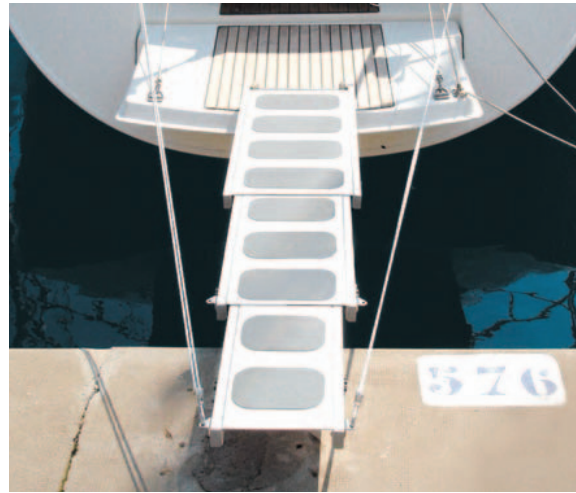

## Telescopic Boarding Gangway

407779

- Anodized aluminum with non-slip coating
- UV resistant
- Telescopic manual-movement gangway has three sections
- Includes flush fitting kit
- Folded Dimensions: 3' x 1 1/3' x 1/3' (95x40x7 cm)
- Extended Dimensions: 6.6' (2m)
- Maximum Load: 220 lbs (100kg)

## Platform Ladder

29390

- 316L stainless
- Wide steps for a more solid footing
- Steps are molded of high-strength polypropylene
- Nonskid surface provides traction
- Smooth, rounded shape is comfortable on bare feet

## Teak Platforms

- Solid teak and 316L stainless
- Includes articulated stainless mounting brackets for a straight or inclined transom, and all mounting hardware
- Max weight 440 lbs.

Model	Ladder	Dimensions
14030	-	16.5" x 17.7" 42 x 45 cm
14031	✓	16.5" x 17.7" 42 x 45 cm
14032	-	55.1" x 21.7" 140 x 55 cm
14033	✓	55.1" x 21.7" 140 x 55 cm