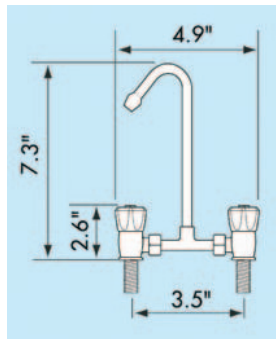

Taps and Faucets Features

- Equipped with permanent ceramic washers for friction-free, drip-proof performance
- Exceptionally long service life
- Can withstand extremely high temperatures without damage

Swivel 'n Fold Taps

1. When mounted inside the sink the spout can be folded down and out of the way when not in use, allowing you to convert your sink into a counter with the addition of a sink board
   - Two O-rings ensure watertightness and guarantee smooth and friction-free swiveling of the spout
   - Can also be mounted the traditional way—vertically in the counter behind the sink
   - Chrome-Plated Brass
2. **39462** Swivel 'n Fold cold water faucet
   39463 Swivel 'n Fold mixer tap