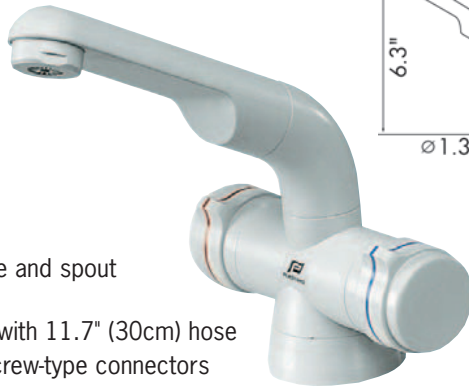

### Curved Mixer/ Shower Tap

- 39465**
- Use as a shower or standard tap
  - Swiveling shower base
  - 5' (1.5m) retractable hose
  - Two 7.8" (20cm) metal plumbing hoses with screw-type connectors
  - Chrome-Plated Brass

### Straight Mixer/ Shower Tap

- 39468**
- Swiveling shower base
  - 5' (1.5m) retractable hose
  - Two 13.7" (35cm) metal plumbing hoses with screw-type connectors
  - Chrome-Plated Brass

### Swivel Mixer Tap

- 39464**
- Spout swivels 360°
  - Includes two 11.7" (30cm) metal plumbing hoses with screw-type connectors
  - Chrome-Plated Brass

## Swivel Mixer Tap

- Two-knob tap
- Swiveling base and spout

**28593** White

**28769** White with 11.7" (30cm) hose and screw-type connectors