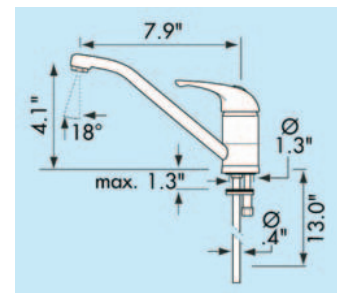

### Swivel 'n Fold Taps

- When mounted inside the sink the spout can be folded down and out of the way when not in use, allowing you to convert your sink into a counter with the addition of a sink board
  - Two O-rings ensure watertightness and guarantee smooth and friction-free swiveling of the spout
  - Can also be mounted the traditional way—vertically in the counter behind the sink
  - Chrome-Plated Brass
- 39462** Swivel 'n Fold cold water faucet  
**39463** Swivel 'n Fold mixer tap

### Compact Mixer Tap

- 39466**
- Includes 13.7" (35cm) metal plumbing hoses with screw-type connectors
  - Chrome-Plated Brass

### Long Spout Mixer Tap

- 39467**
- Spout swivels 360°
  - Includes two 13.7" (35cm) metal plumbing hoses with screw-type connectors
  - Chrome-Plated Brass

### Curved Mixer/ Shower Tap

- 39465**
- Use as a shower or standard tap
  - Swiveling shower base
  - 5' (1.5m) retractable hose
  - Two 7.8" (20cm) metal plumbing hoses with screw-type connectors
  - Chrome-Plated Brass