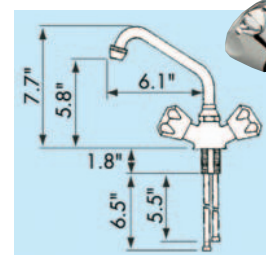

### Long Spout Mixer Tap

- 39467**
- Spout swivels 360°
  - Includes two 13.7" (35cm) metal plumbing hoses with screw-type connectors
  - Chrome-Plated Brass

### Curved Mixer/ Shower Tap

- 39465**
- Use as a shower or standard tap
  - Swiveling shower base
  - 5' (1.5m) retractable hose
  - Two 7.8" (20cm) metal plumbing hoses with screw-type connectors
  - Chrome-Plated Brass

### Straight Mixer/ Shower Tap

- 39468**
- Swiveling shower base
  - 5' (1.5m) retractable hose
  - Two 13.7" (35cm) metal plumbing hoses with screw-type connectors
  - Chrome-Plated Brass

### Swivel Mixer Tap

- 39464**
- Spout swivels 360°
  - Includes two 11.7" (30cm) metal plumbing hoses with screw-type connectors
  - Chrome-Plated Brass