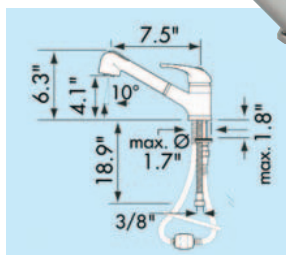

### Compact Mixer Tap

- 39466**
- Includes 13.7" (35cm) metal plumbing hoses with screw-type connectors
  - Chrome-Plated Brass

### Long Spout Mixer Tap

- 39467**
- Spout swivels 360°
  - Includes two 13.7" (35cm) metal plumbing hoses with screw-type connectors
  - Chrome-Plated Brass

### Curved Mixer/ Shower Tap

- 39465**
- Use as a shower or standard tap
  - Swiveling shower base
  - 5' (1.5m) retractable hose
  - Two 7.8" (20cm) metal plumbing hoses with screw-type connectors
  - Chrome-Plated Brass

### Straight Mixer/ Shower Tap

- 39468**
- Swiveling shower base
  - 5' (1.5m) retractable hose
  - Two 13.7" (35cm) metal plumbing hoses with screw-type connectors
  - Chrome-Plated Brass