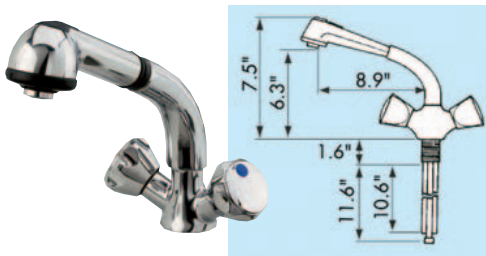

### Swivel 'n Fold Taps

- When mounted inside the sink the spout can be folded down and out of the way when not in use, allowing you to convert your sink into a counter with the addition of a sink board
  - Two O-rings ensure watertightness and guarantee smooth and friction-free swiveling of the spout
  - Can also be mounted the traditional way—vertically in the counter behind the sink
  - Chrome-Plated Brass
- 39462** Swivel 'n Fold cold water faucet  
**39463** Swivel 'n Fold mixer tap

### Compact Mixer Tap

- 39466**
- Includes 13.7" (35cm) metal plumbing hoses with screw-type connectors
  - Chrome-Plated Brass

### Long Spout Mixer Tap

- 39467**
- Spout swivels 360°
  - Includes two 13.7" (35cm) metal plumbing hoses with screw-type connectors
  - Chrome-Plated Brass

### Curved Mixer/ Shower Tap

- 39465**
- Use as a shower or standard tap
  - Swiveling shower base
  - 5' (1.5m) retractable hose
  - Two 7.8" (20cm) metal plumbing hoses with screw-type connectors
  - Chrome-Plated Brass