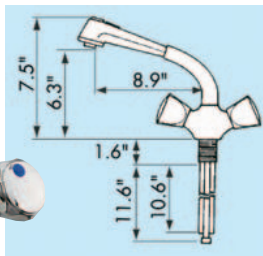

### Compact Mixer Tap

- 39466**
- Includes 13.7" (35cm) metal plumbing hoses with screw-type connectors
  - Chrome-Plated Brass

### Long Spout Mixer Tap

- 39467**
- Spout swivels 360°
  - Includes two 13.7" (35cm) metal plumbing hoses with screw-type connectors
  - Chrome-Plated Brass

### Curved Mixer/ Shower Tap

- 39465**
- Use as a shower or standard tap
  - Swiveling shower base
  - 5' (1.5m) retractable hose
  - Two 7.8" (20cm) metal plumbing hoses with screw-type connectors
  - Chrome-Plated Brass

### Straight Mixer/ Shower Tap

- 39468**
- Swiveling shower base
  - 5' (1.5m) retractable hose
  - Two 13.7" (35cm) metal plumbing hoses with screw-type connectors
  - Chrome-Plated Brass