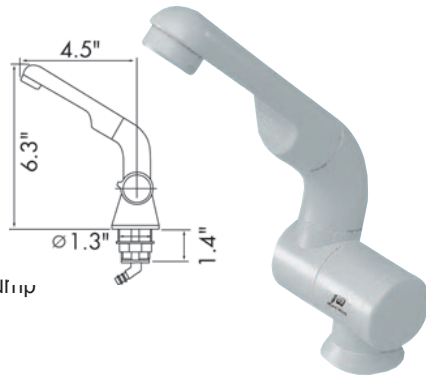

## Swivel Mixer Tap

- Two-knob tap
- Swiveling base and spout

**28593** White

**28769** White with 11.7" (30cm) hose and screw-type connectors

## Basic Tap

**28768**

- Single knob
- Cold water inlet only
- White

## Swivel Faucet

**27304**

- Swivel spout
- 45° pivoting base
- Single water inlet
- For use with foot pump
- 3/8" connector
- White

## Telescoping Swivel Faucet

**17452**

- Adjustable height faucet
- For use with a foot pump
- Swivels through 360°
- Hose dia: .6" (15mm)