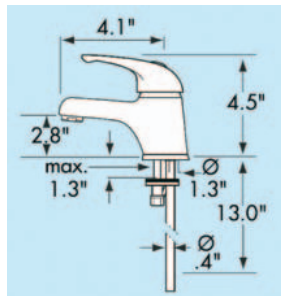

### Swivel 'n Fold Taps

- When mounted inside the sink the spout can be folded down and out of the way when not in use, allowing you to convert your sink into a counter with the addition of a sink board
  - Two O-rings ensure watertightness and guarantee smooth and friction-free swiveling of the spout
  - Can also be mounted the traditional way—vertically in the counter behind the sink
  - Chrome-Plated Brass
- 39462** Swivel 'n Fold cold water faucet  
**39463** Swivel 'n Fold mixer tap

### Compact Mixer Tap

- 39466**
- Includes 13.7" (35cm) metal plumbing hoses with screw-type connectors
  - Chrome-Plated Brass

### Long Spout Mixer Tap

- 39467**
- Spout swivels 360°
  - Includes two 13.7" (35cm) metal plumbing hoses with screw-type connectors
  - Chrome-Plated Brass

### Curved Mixer/ Shower Tap

- 39465**
- Use as a shower or standard tap
  - Swiveling shower base
  - 5' (1.5m) retractable hose
  - Two 7.8" (20cm) metal plumbing hoses with screw-type connectors
  - Chrome-Plated Brass