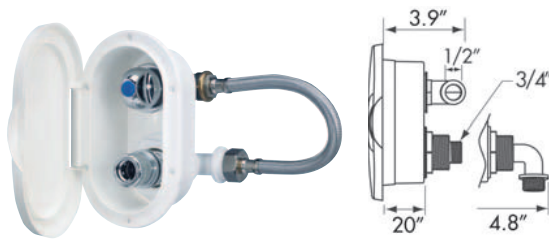

47812

47814

Pressure Fresh Water Inlet

- Pressure regulator that accepts up to 90 PSI (7.5 bar) shore supply
- Working pressure of 30 PSI (2.5 bar)
- Non-return valve
- Chromed brass male quick-connect fitting
- Male 3/4" threaded connector for attachment to boats water system
- Not suitable for filling water tanks
- Optional female garden hose quick-connect fitting

Retail Package	Bulk Package	Cover Color	Connectors	Optional Quick Connector
47812	47452	White	Straight	4012
47813	47453	White	Elbow	4012
47814	47454	Chrome	Straight	4012
47815	47455	Chrome	Elbow	4012

47817

47816

Pressure Water Outlet

- Suitable for Sea Water or Fresh Water
- Chromed brass female quick-connect fitting
- Male 3/4" threaded connector for attachment to boats water system
- Optional male garden hose quick-connect fitting

Retail Package	Bulk Package	Cover Color	Connectors	Optional Quick Connector
47816	47456	White	Straight	4017
47817	47457	White	Elbow	4017
47818	47458	Chrome	Straight	4017
47819	47459	Chrome	Elbow	4017

Pressure Water Outlet / Cold Water Tap