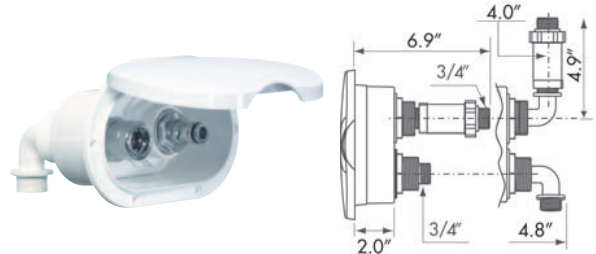

47816

Pressure Water Outlet

- Suitable for Sea Water or Fresh Water
- Chromed brass female quick-connect fitting
- Male 3/4" threaded connector for attachment to boats water system
- Optional male garden hose quick-connect fitting

Retail Package	Bulk Package	Cover Color	Connectors	Optional Quick Connector
47816	47456	White	Straight	4017
47817	47457	White	Elbow	4017
47818	47458	Chrome	Straight	4017
47819	47459	Chrome	Elbow	4017

Pressure Water Outlet / Cold Water Tap

Outlet has female quick-connect fitting
+ Chromed brass tap with T-connector

Retail Package	Bulk Package	Cover Color	Outlet Connector	Optional Quick Connect
54607	54617	White	Straight	4012
54608	-	Chrome	Straight	4012
54609	54618	White	Elbow	4012
54610	-	Chrome	Elbow	4012

4017

4012

Pressure Water Outlet / Fresh Water Inlet

Outlet has female quick-connect fitting
+ Inlet has male quick-connect fitting

Retail Package	Bulk Package	Cover Color	Connectors	Optional Quick Connect Inlet	Optional Quick Connect Outlet
54611	54619	White	Straight	4012	4017
54612	-	Chrome	Straight	4012	4017
54613	54620	White	Elbow	4012	4017
54614	-	Chrome	Elbow	4012	4017